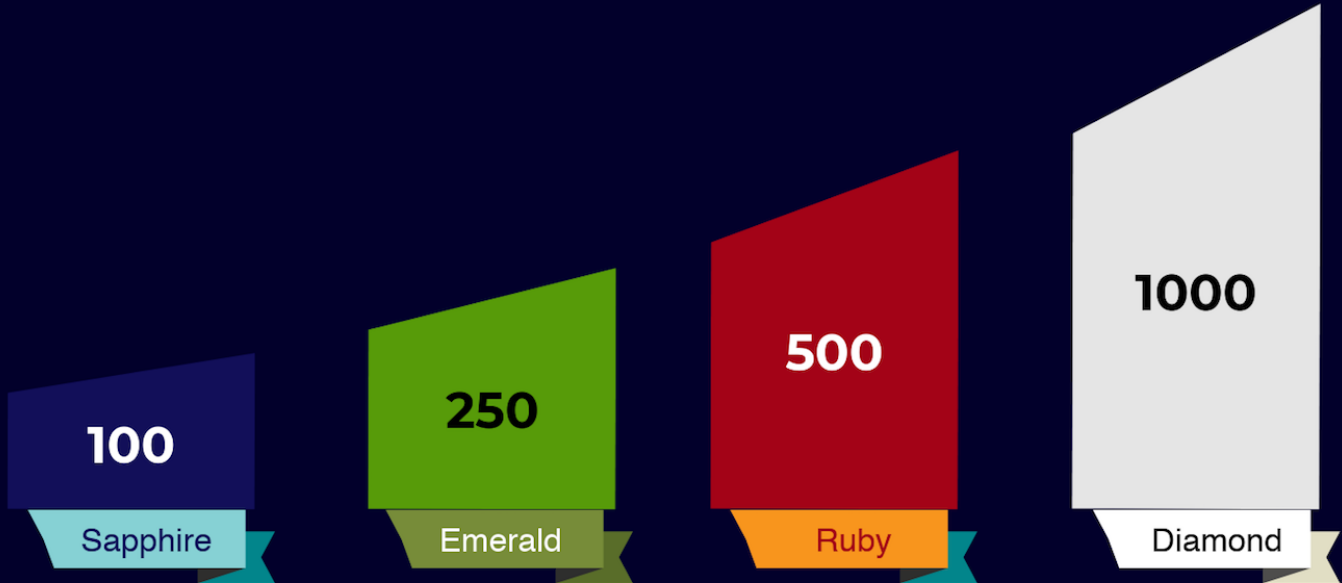

Collect  
**OLIFE CHOICE REWARDS**

## The Benefits..

Sapphire - 100 Points

Emerald - 250 Points

Ruby - 500 Points

Diamond - 1000 Points